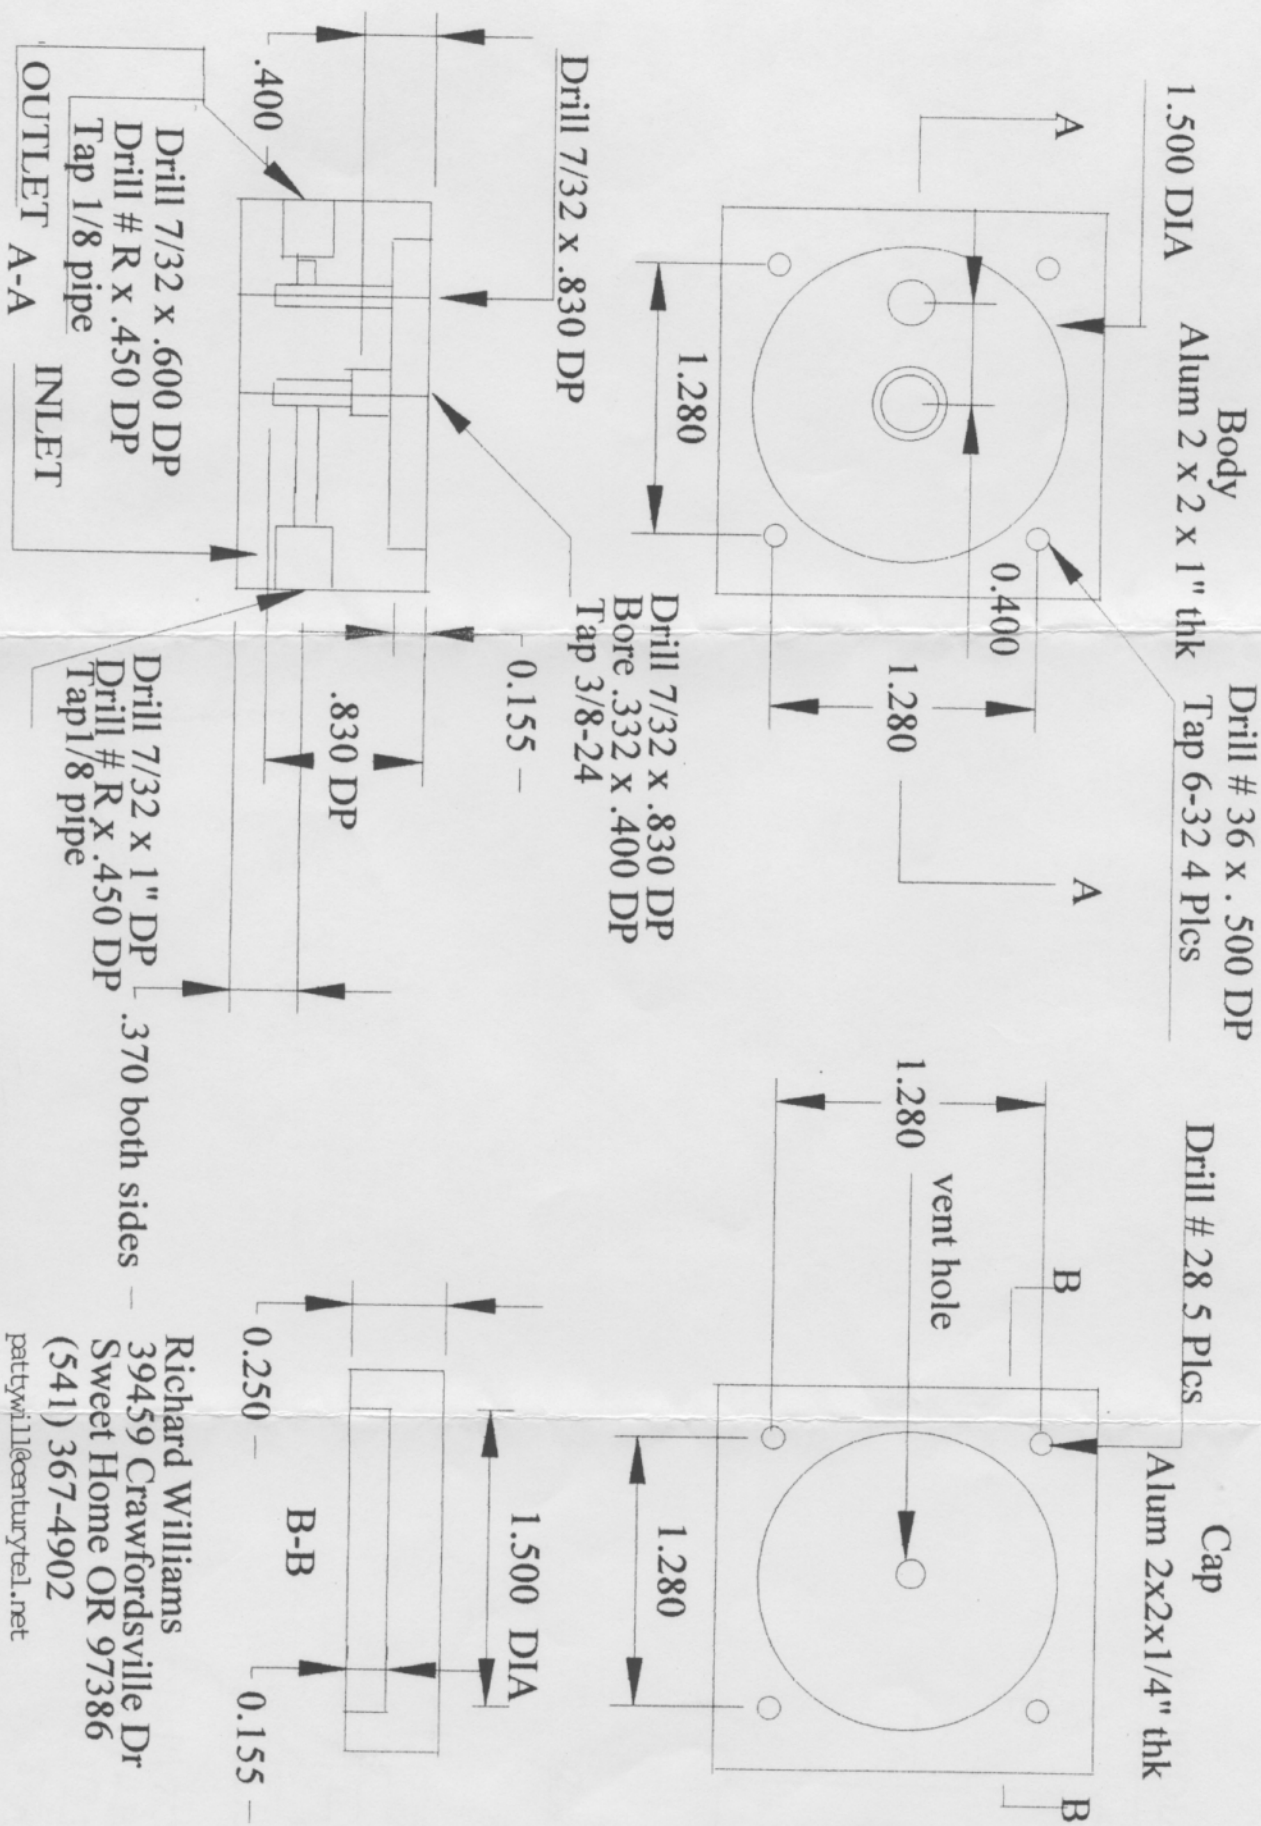

Tecumseh carburetor parts  
 Needle & Seat # 630932  
 Diaphragm & Gasket #630978

Propane Demand Regulator  
 Use regulator on bottle with 1 to 4 lbs pressure

Richard Williams  
 39459 Crawfordsville Dr  
 Sweet Home OR 97386  
 (541) 367-4902  
 pattywill@centurytel.net